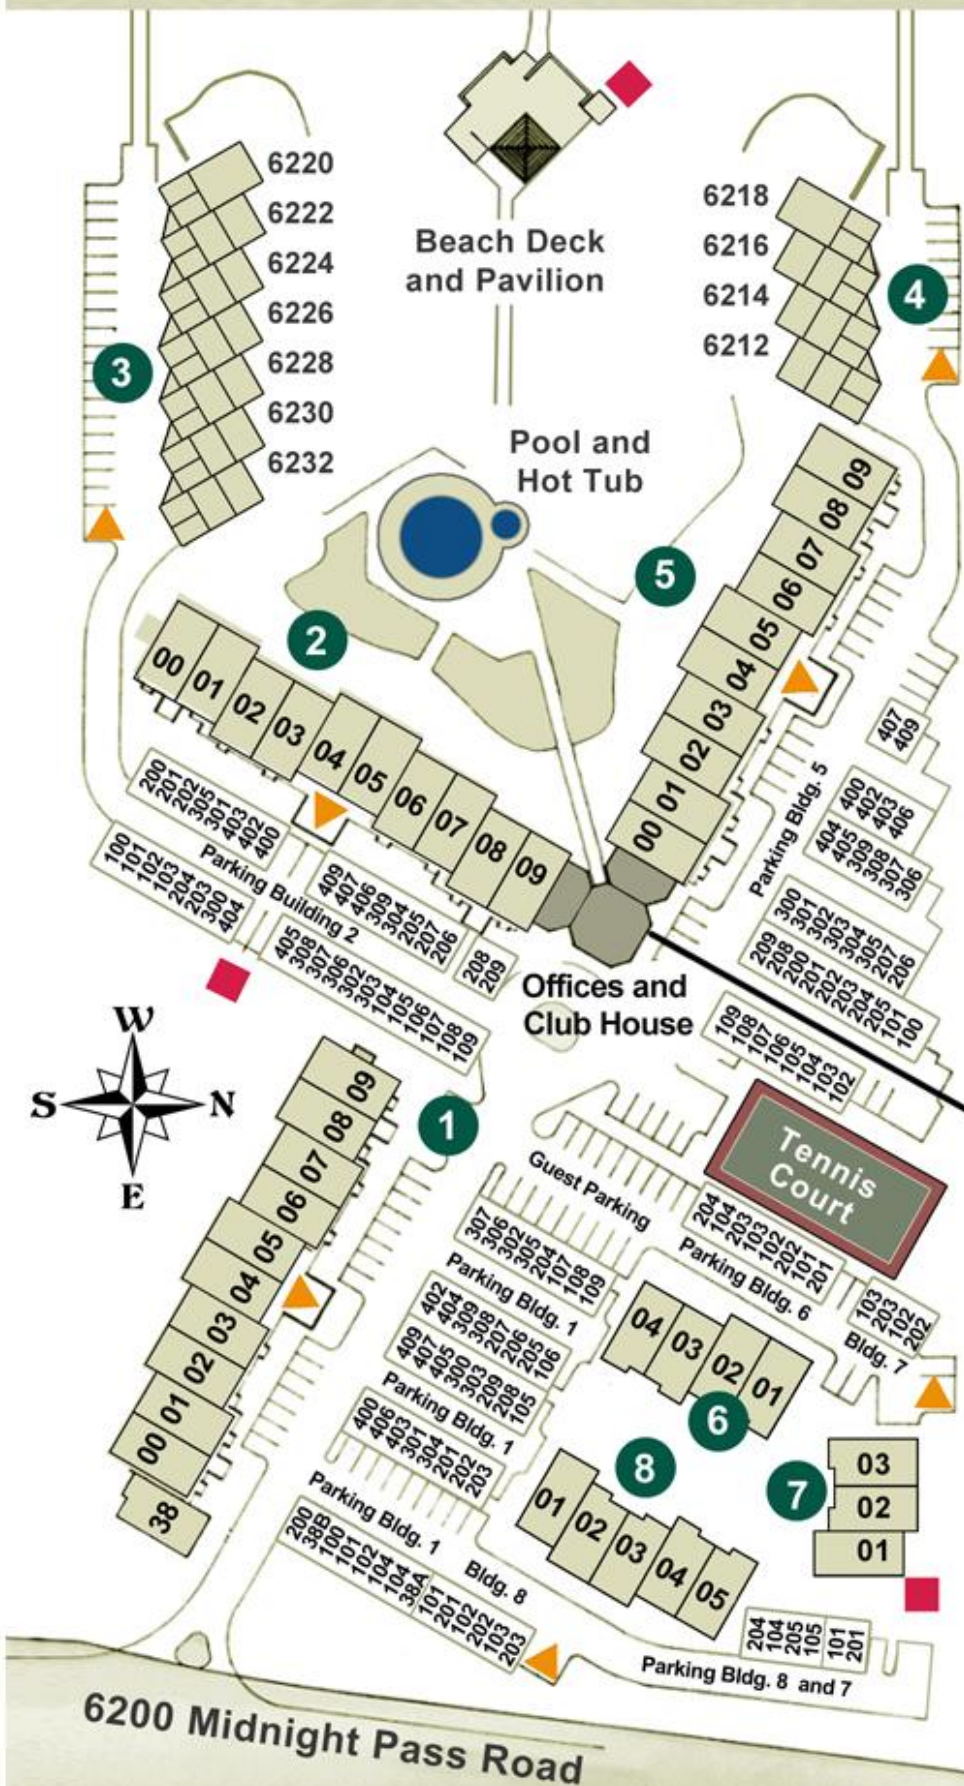

Gulf of Mexico
Crescent Beach

Siesta Dunes
BEACHFRONT CONDOMINIUMS

6200 Midnight Pass Rd
Siesta Key, Sarasota, FL 34242

Beach – There are three beach accesses on the property; behind building 3 and 4 and through the deck.

Hot Tub – The hot tub is located in the pool area. Children under 12 are not permitted in the Hot Tub.

Gas Barbeque Grills – Barbeque grills are located behind building 1, on the deck, and next to building 7 on the street side.

Tennis Court – The tennis court is available on a first come basis. Signup sheets are posted on the club house bulletin board.

Club House – Large screen TV, book library, and Wi-Fi hot spot. Open 8am to 11pm. Available for private parties.